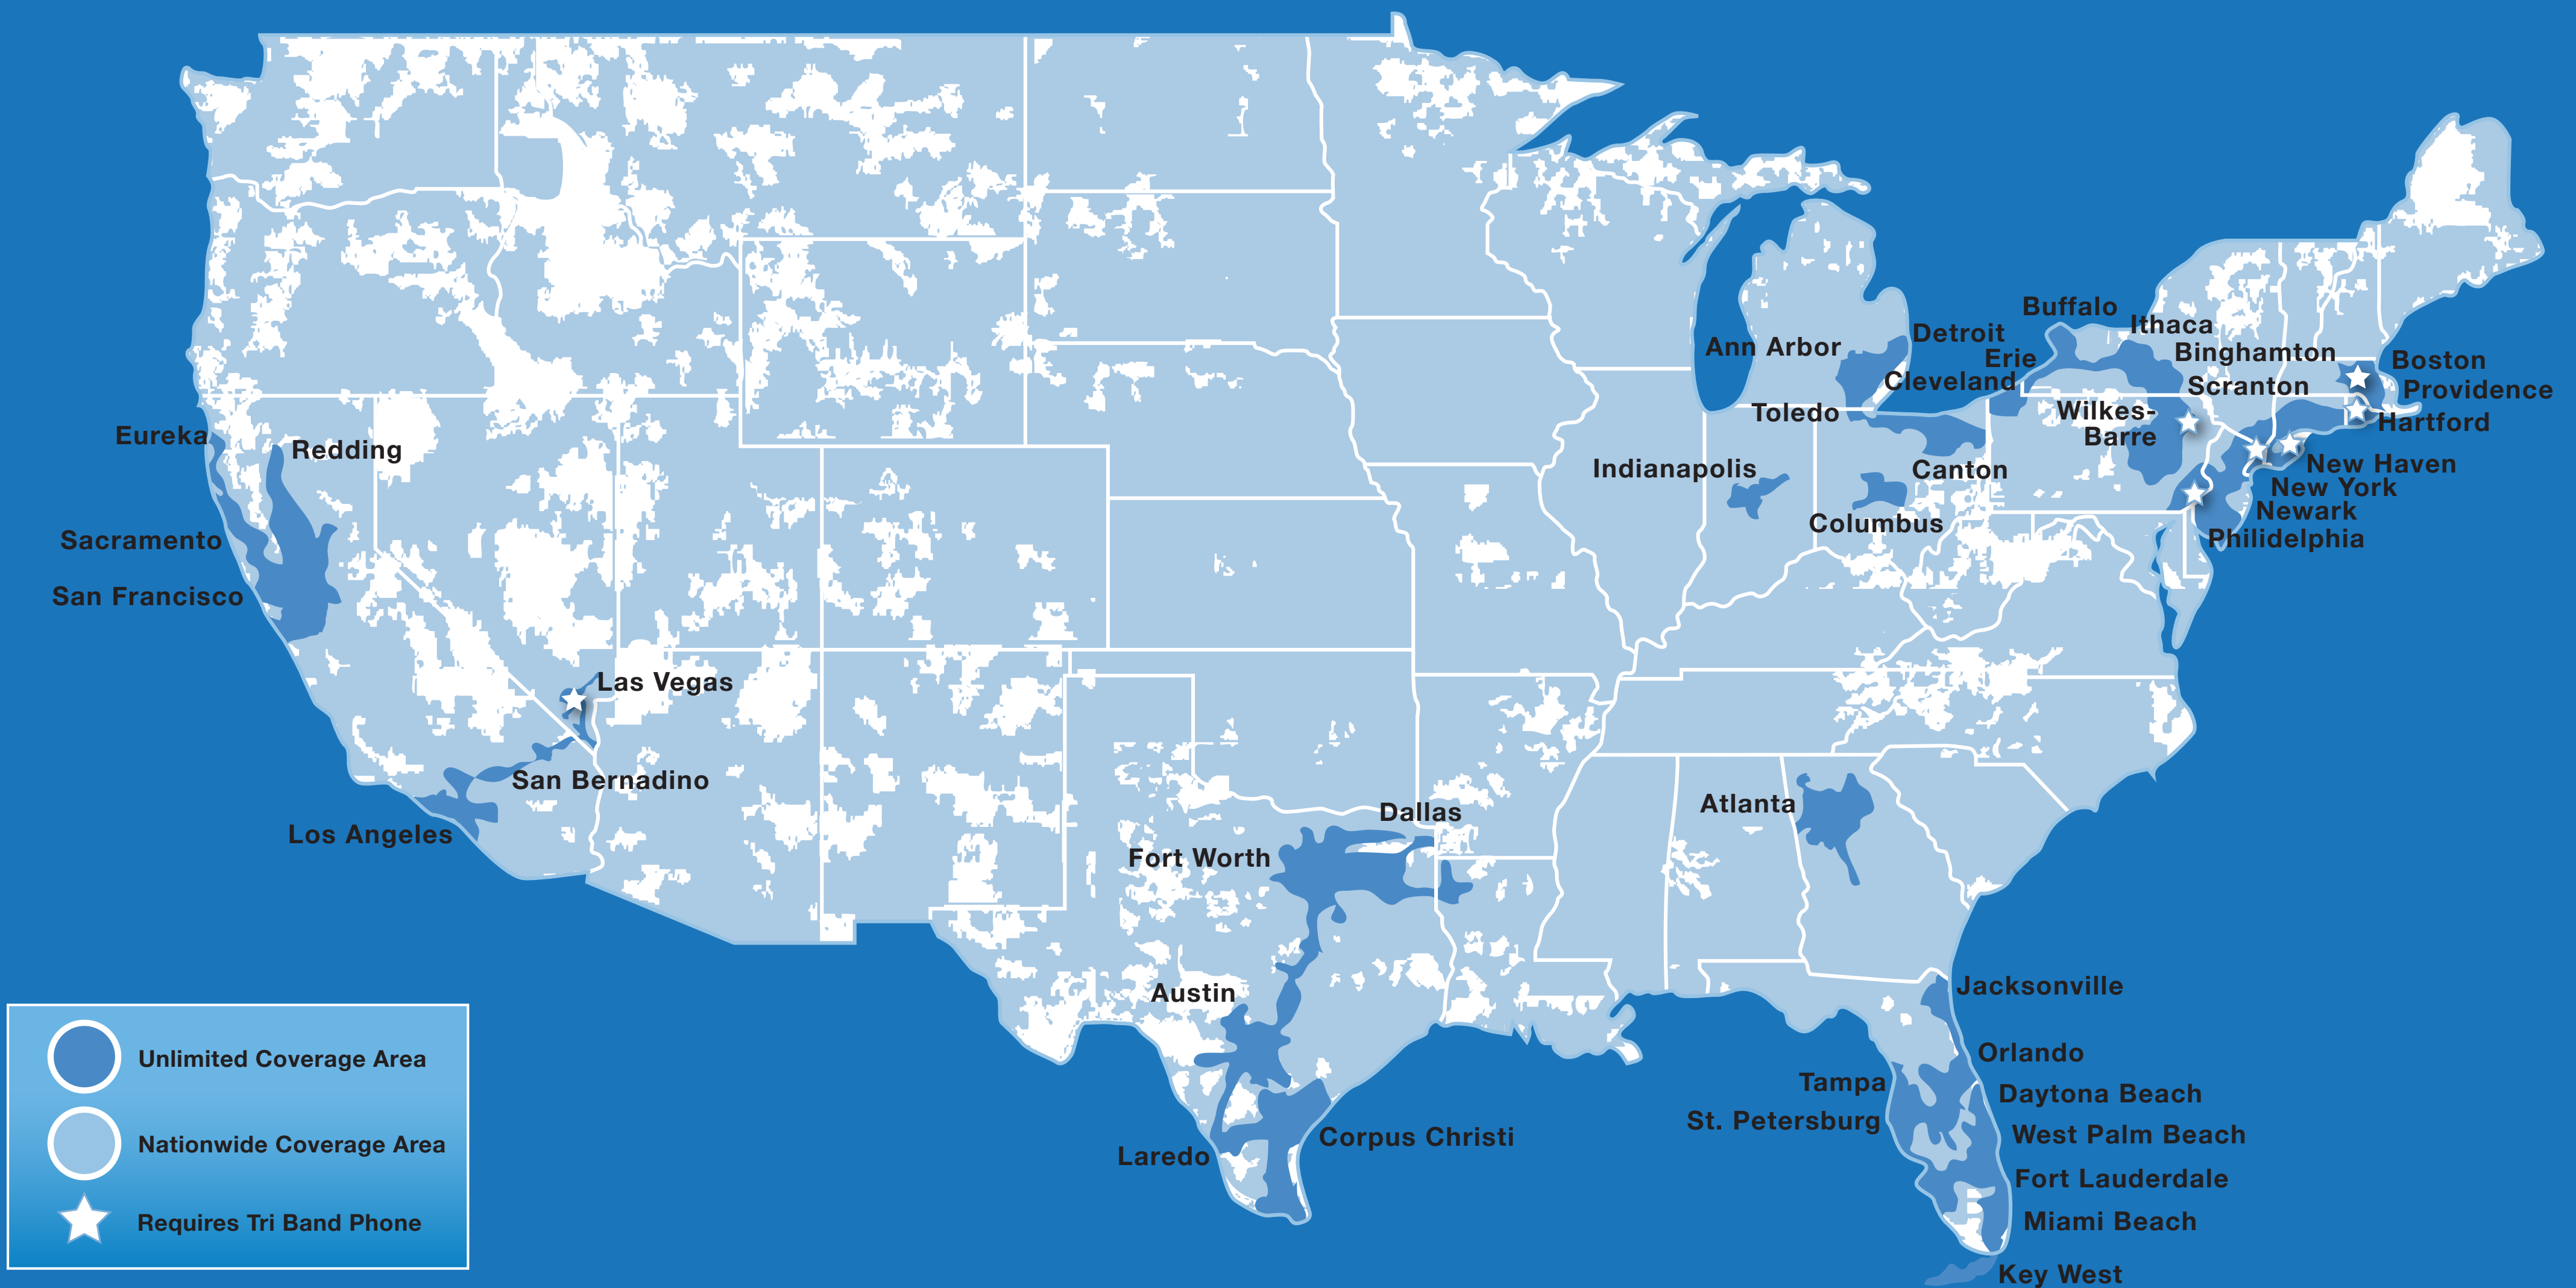

# blue USA NETWORK

## BLUE WIRELESS COVERAGE AREAS ERIE, PENNSYLVANIA

- STRONGEST COVERAGE AREA
- COVERAGE AREA