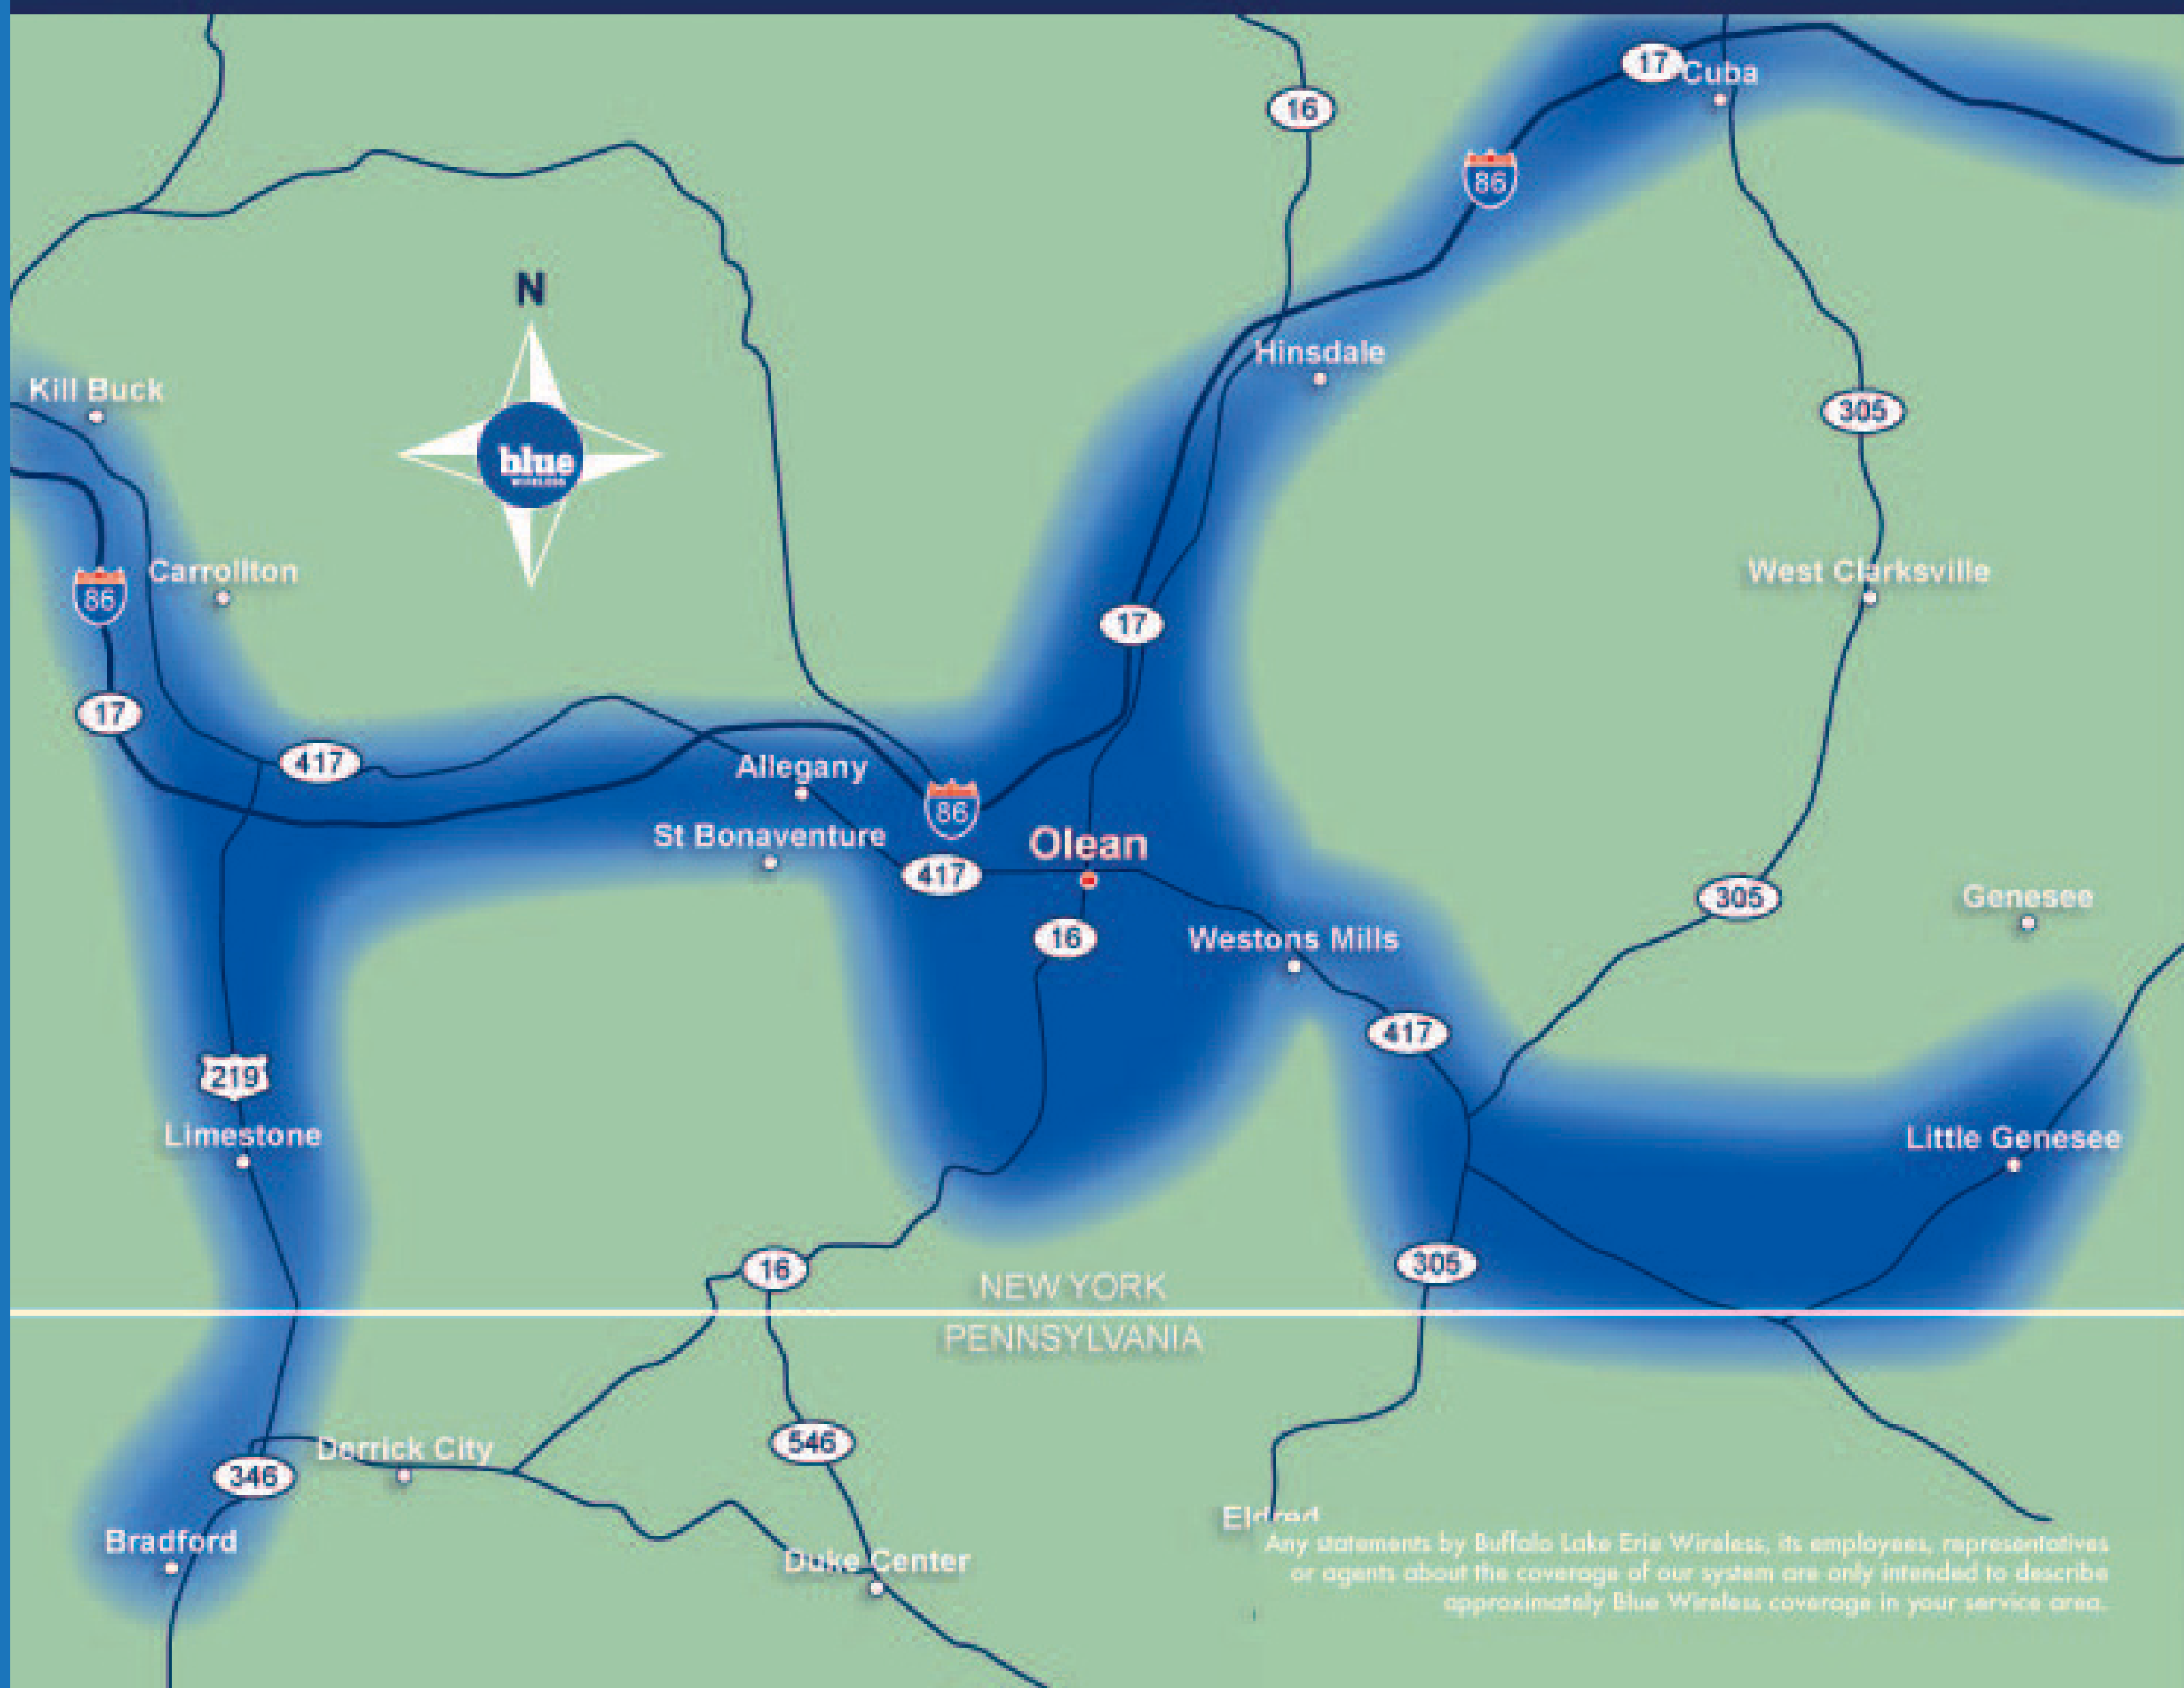

blue USA NETWORK

BLUE WIRELESS COVERAGE AREAS OLEAN, NEW YORK

- STRONGEST COVERAGE AREA
- COVERAGE AREA

Any statements by Buffalo Lake Erie Wireless, its employees, representatives or agents about the coverage of our system are only intended to describe approximately Blue Wireless coverage in your service area.