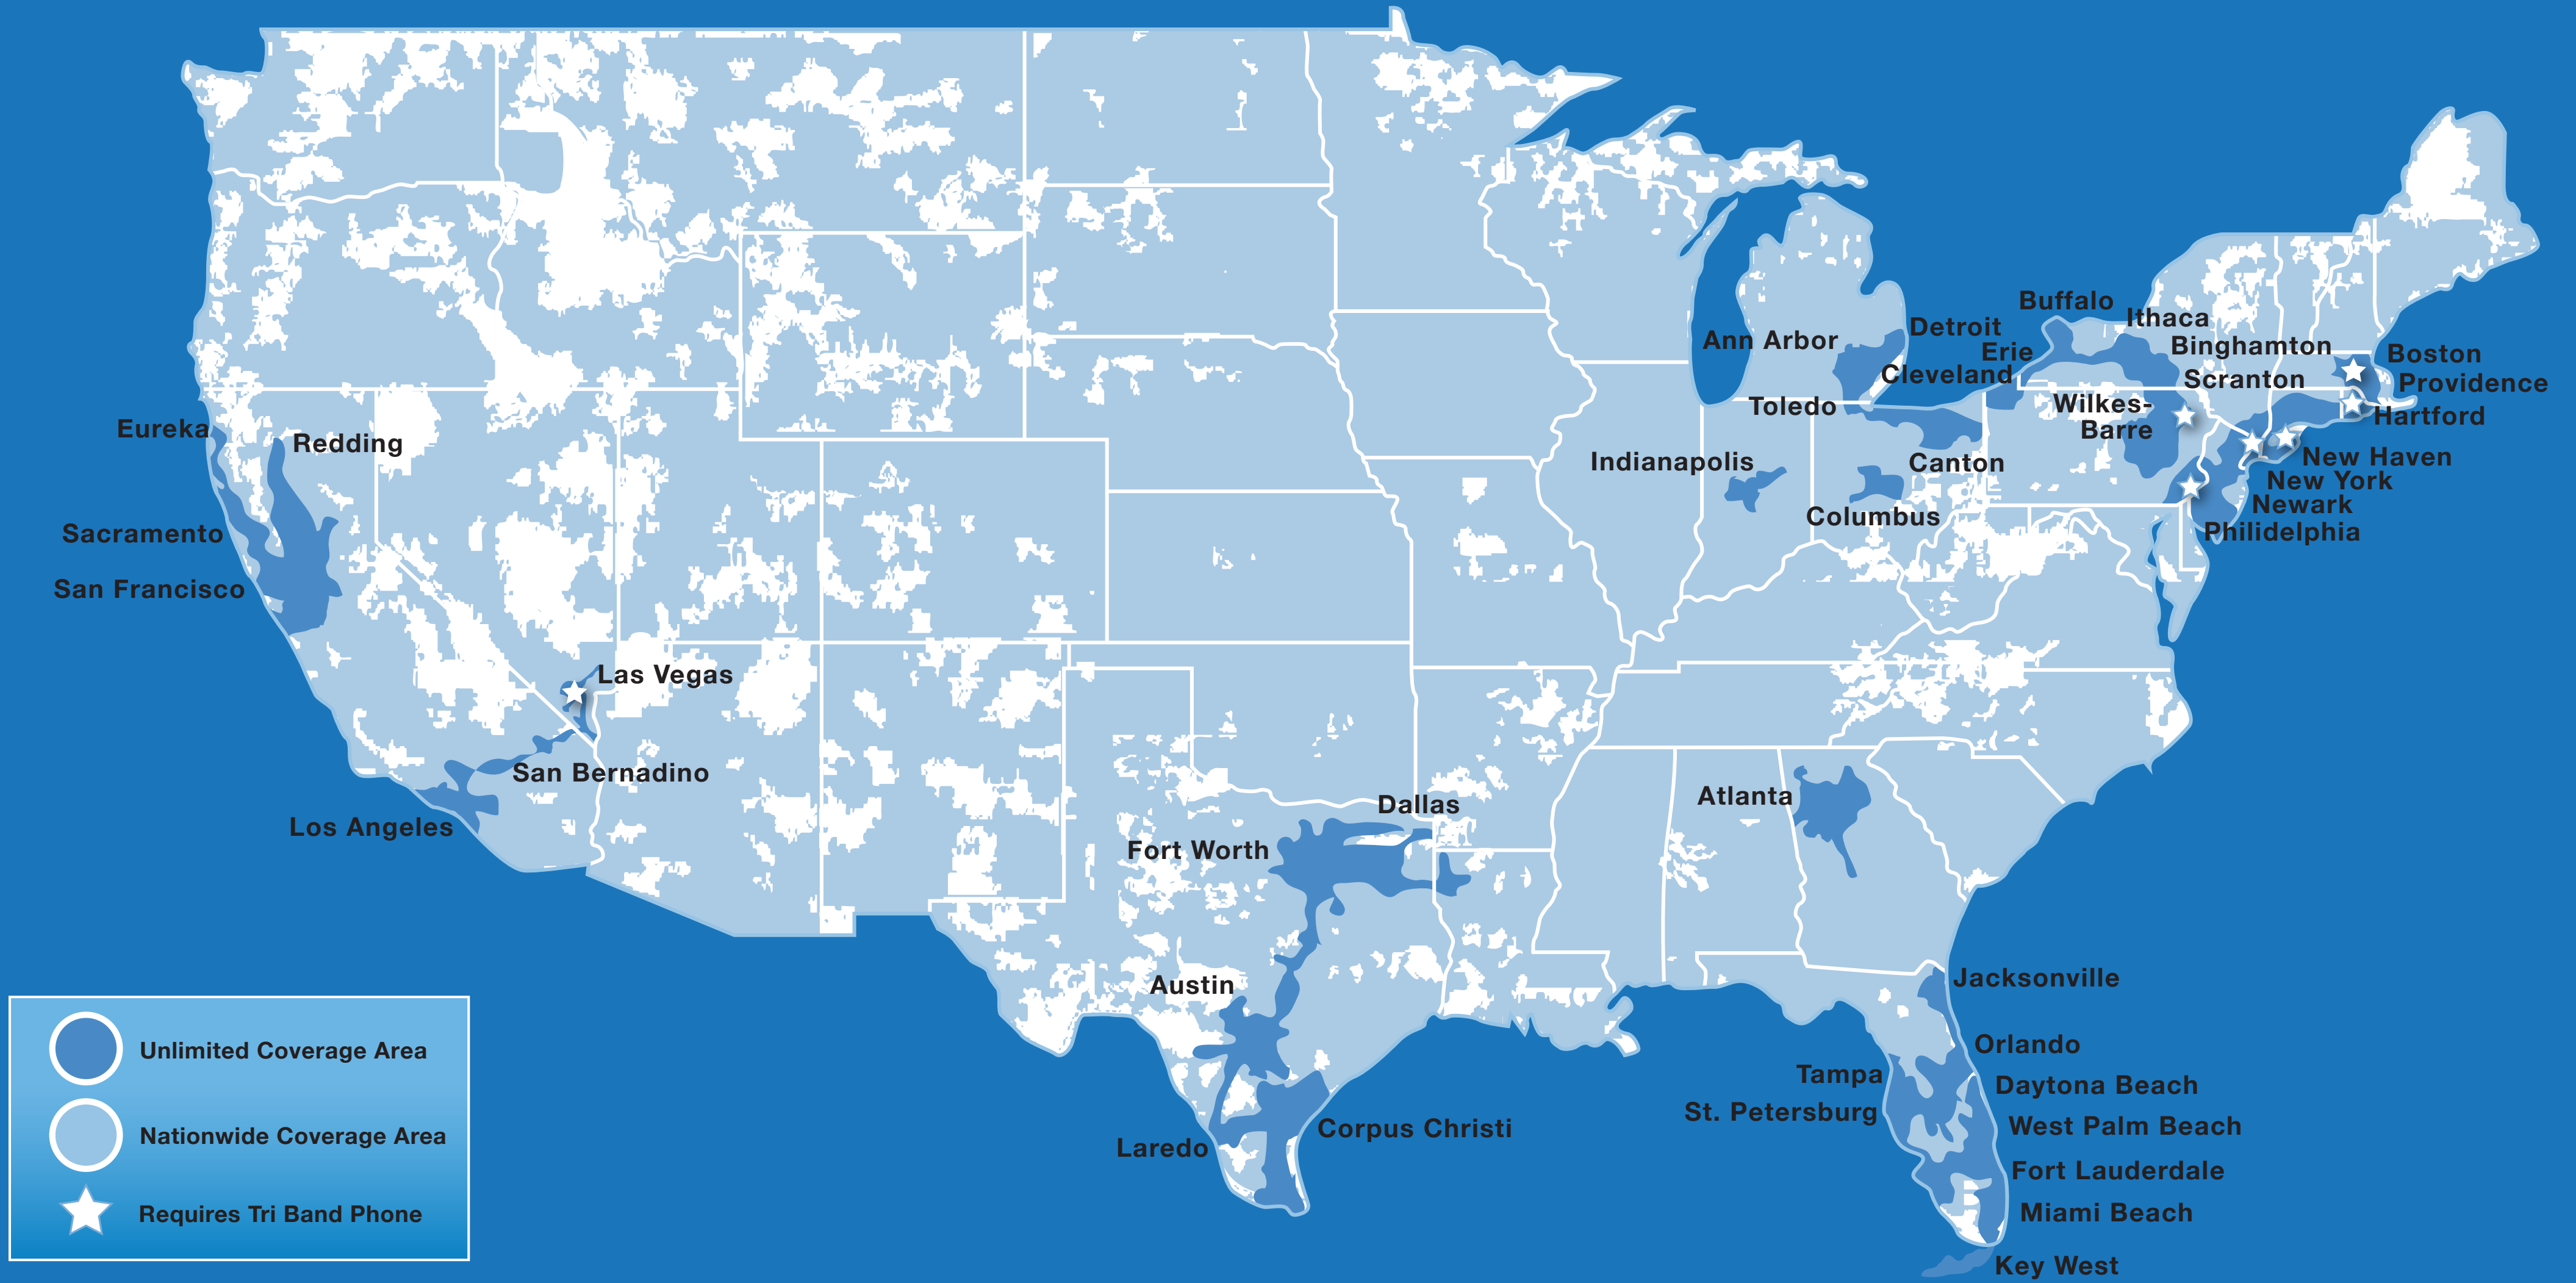

blue USA NETWORK

BLUE WIRELESS COVERAGE AREAS OLEAN, NEW YORK

- STRONGEST COVERAGE AREA
- COVERAGE AREA

Any statements by Buffalo Lake Erie Wireless, its employees, representatives or agents about the coverage of our system are only intended to describe approximately Blue Wireless coverage in your service area.